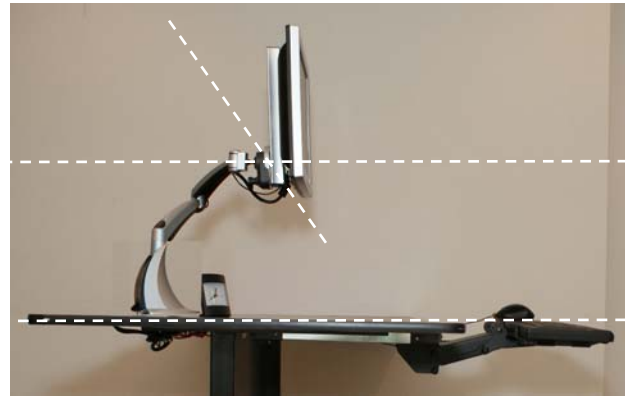

The freeBOARD Effect Improves Ergonomics

Typical Keyboard/Mouse Tray Configuration

- Contorted, mis-aligned positioning
- User overcompensates
- Strain in one location tends to transmit to other areas
- Repetitive Strain Injury (RSI) and discomfort

The freeBOARD Solution

- Neutral, aligned positioning
- Posture completely corrected

The freeBOARD Effect Improves Ergonomics

- Study conducted by Dr. Alan Hedge* shows increase in overall ergonomic posture
- Rapid Upper Limb Assessment (RULA) significantly improved overall alignment/posture by approx. 30%
- Reduced risk of injury – *freeBOARD is a Preventive Measure, not just for correcting after injury occurs !*

Study Available

* Dr. Alan Hedge - Professor of Ergonomics Cornell University

freeBOARD 3-in-1 Bundle: A Standard (but *flexible*) Ergonomic Solution

- Between Monitor Arm and Keyboard Support, combined 16" height flexibility
- One *consistent* solution could accommodate majority of users
- Simplify, streamline ergonomic setup process