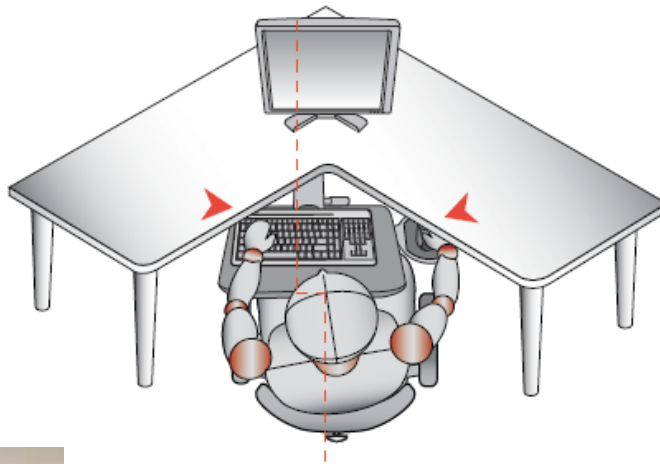

Keyboard activity improved

The freeBOARD Effect Saves Space

- Small foot print is ideal for corner applications or tight spaces
- Low profile is ideal for maximum flexibility when setting freeBOARD height
- Thinnest, most compact *Keyboard + Mousepad + Support* configuration on the market

The Corner Scenario

Typical Keyboard/Mouse Tray Configuration

• Bulky set-up does not clear desk corners due to large footprint restricting movement

The freeBOARD Solution

• Small width to clear desk corners to maximize height of adjustment