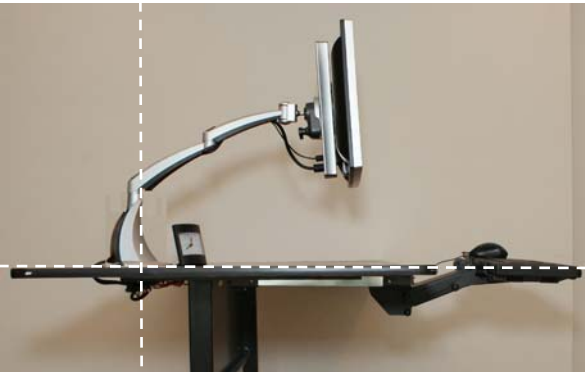

The freeBOARD Solution

- Neutral, aligned positioning
- Posture completely corrected

The freeBOARD Effect Improves Ergonomics

- Study conducted by Dr. Alan Hedge* shows increase in overall ergonomic posture
- Rapid Upper Limb Assessment (RULA) significantly improved overall alignment/posture by approx. 30%
- Reduced risk of injury – *freeBOARD is a Preventive Measure, not just for correcting after injury occurs !*

Study Available

* Dr. Alan Hedge - Professor of Ergonomics Cornell University

freeBOARD 3-in-1 Bundle: A Standard (but *flexible*) Ergonomic Solution

- Between Monitor Arm and Keyboard Support, combined 16" height flexibility
- One *consistent* solution could accommodate majority of users
- Simplify, streamline ergonomic setup process