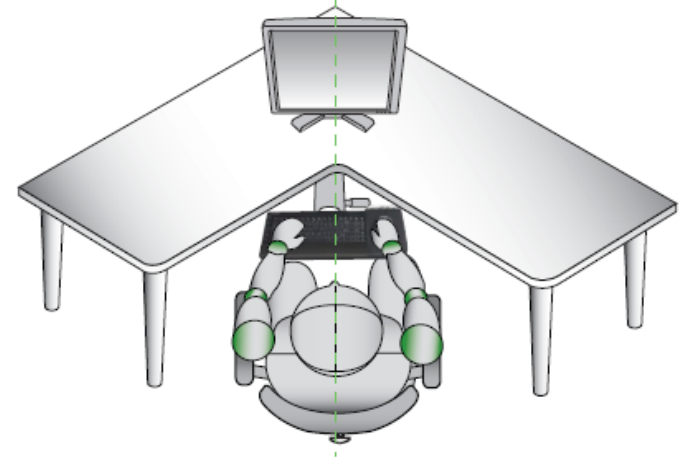

Keyboard activity improved

The freeBOARD Effect Saves Space

- Small foot print is ideal for corner applications or tight spaces
- Low profile is ideal for maximum flexibility when setting freeBOARD height
- Thinnest, most compact *Keyboard + Mousepad + Support* configuration on the market

The Corner Scenario

Typical Keyboard/Mouse Tray Configuration

• Bulky set-up does not clear desk corners due to large footprint restricting movement

The freeBOARD Solution

• Small width to clear desk corners to maximize height of adjustment