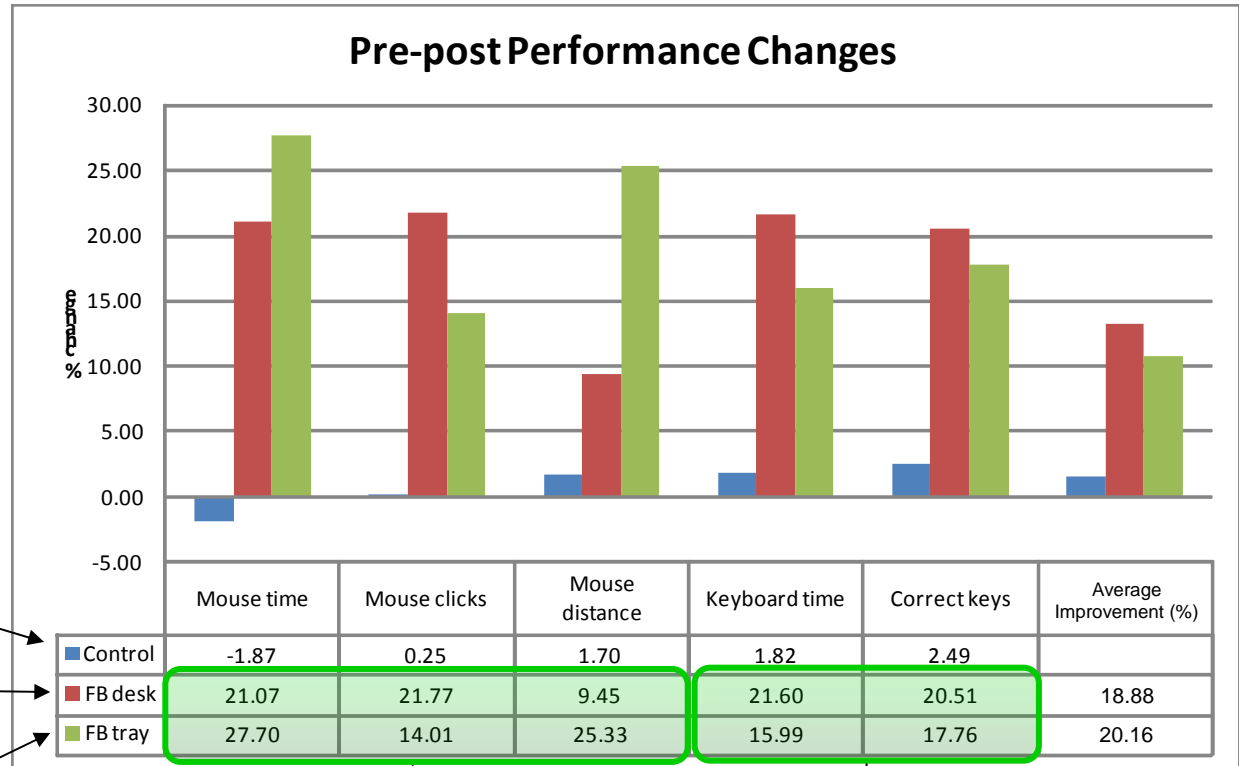

- Summary of study results: