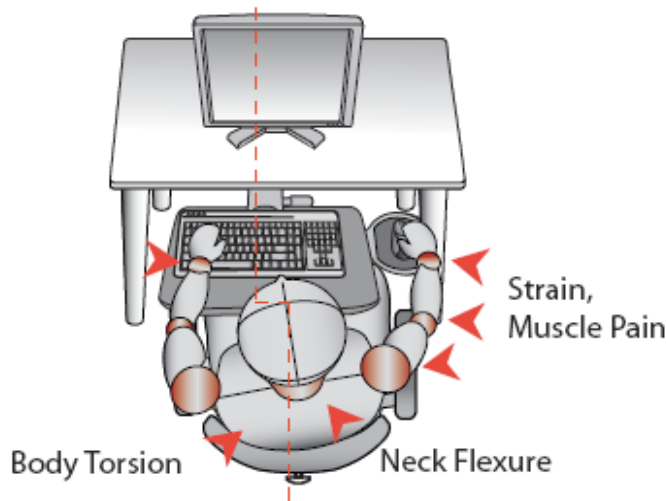

Snap-in Mouse rail – secure mouse and cable management

Built-in self skinning foam palm rest

High-resolution Ergo Contour USB optical mouse

Slide-out *press to release* numeric keypad

NEOCON 2008 Chicago
Office Accessories Category (300+ total entries)

The freeBOARD Effect Improves Ergonomics

Typical Keyboard/Mouse Tray Configuration

- Contorted, mis-aligned positioning
- User overcompensates
- Strain in one location tends to transmit to other areas
- Repetitive Strain Injury (RSI) and discomfort

The freeBOARD Solution

- Neutral, aligned positioning
- Posture completely corrected

The freeBOARD Effect Improves Ergonomics

- Study conducted by Dr. Alan Hedge* shows increase in overall ergonomic posture
- Rapid Upper Limb Assessment (RULA) significantly improved overall alignment/posture by approx. 30%
- Reduced risk of injury – *freeBOARD is a Preventive Measure, not just for correcting after injury occurs !*

Study Available

* Dr. Alan Hedge - Professor of Ergonomics Cornell University

freeBOARD 3-in-1 Bundle: A Standard (but *flexible*) Ergonomic Solution

- Between Monitor Arm and Keyboard Support, combined 16" height flexibility
- One *consistent* solution could accommodate majority of users
- Simplify, streamline ergonomic setup process