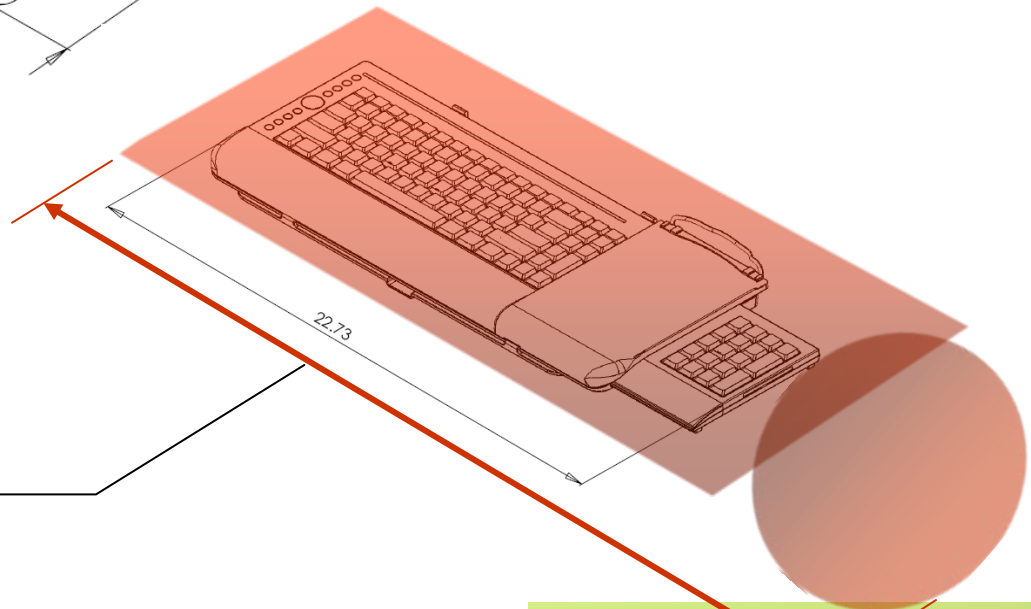

With keypad out, overall length
is much less than conventional
keyboard tray & mouse deck
configuration