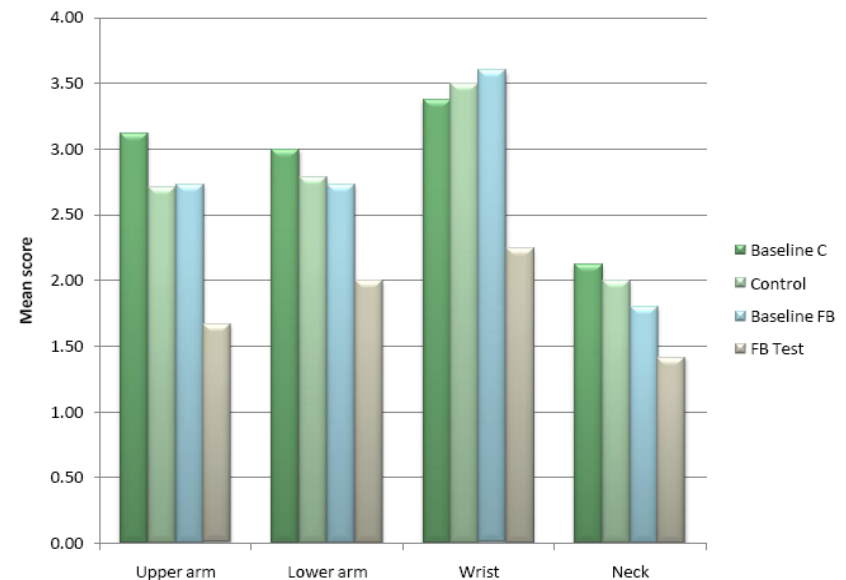

The freeBOARD Effect Improves Ergonomics

Typical Keyboard/Mouse Tray Configuration

- Contorted, mis-aligned positioning
- User overcompensates
- Strain in one location tends to transmit to other areas
- Repetitive Strain Injury (RSI) and discomfort

The freeBOARD Solution

- Neutral, aligned positioning
- Posture completely corrected

The freeBOARD Effect Improves Ergonomics

- Study conducted by Dr. Alan Hedge* shows increase in overall ergonomic posture
- Rapid Upper Limb Assessment (RULA) significantly improved overall alignment/posture by approx. 30%
- Reduced risk of injury – *freeBOARD is a Preventive Measure, not just for correcting after injury occurs !*

Study Available

* Dr. Alan Hedge - Professor of Ergonomics Cornell University

freeBOARD 3-in-1 Bundle: A Standard (but *flexible*) Ergonomic Solution

- Between Monitor Arm and Keyboard Support, combined 16" height flexibility
- One *consistent* solution could accommodate majority of users
- Simplify, streamline ergonomic setup process