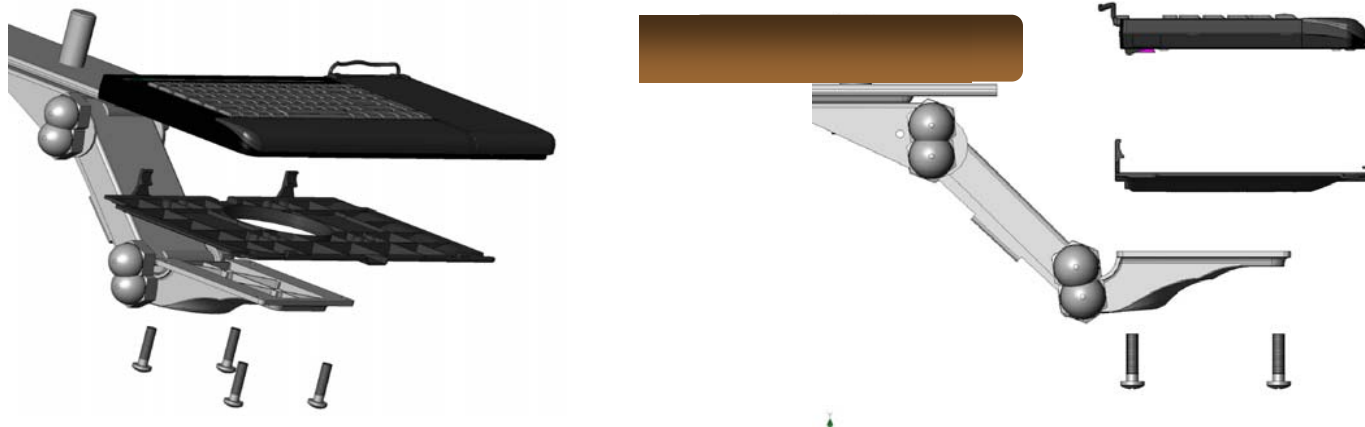

PATENTED TECHNOLOGY

freeBOARD+Universal adapter eliminates need for tray

Result: thinnest profile, greenest, most stable solution on the market

Retrofit Scenario: *freeBOARD Combo*

- Universal bolt hole configuration – fits *Humanscale 5G, CompX, Workrite* (...and others) keyboard supports
- Remove keyboard tray & mouse deck, then fasten Support Adapter with 4 bolts provided – quick & easy
- Leverage existing keyboard support investment (acquisition & installation costs)
- A solid solution – keyboard is completely secured, snap-in

The freeBOARD Effect Features

Quiet, smooth *low-force* membrane keys

Thin profile keyboard/adaptor combo – only 1.5”

Built-in full size mouse deck; includes a durable, hi-res mousepad surface, *Effective* mousing area is 6¼” x 8½”

Snap-in Mouse rail – secure mouse and cable management

Built-in self skinning foam palm rest

High-resolution Ergo Contour USB optical mouse

Slide-out *press to release* numeric keypad

NEOCON 2008 Chicago
Office Accessories Category (300+ total entries)