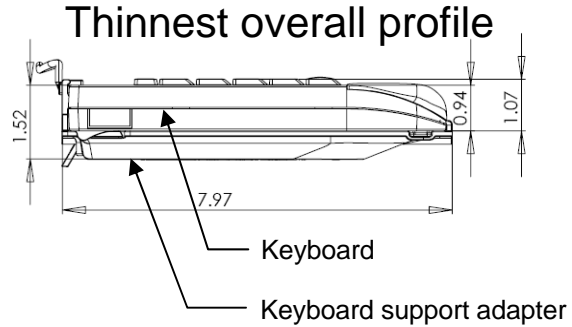

With keypad out, overall length
is much less than conventional
keyboard tray & mouse deck
configuration