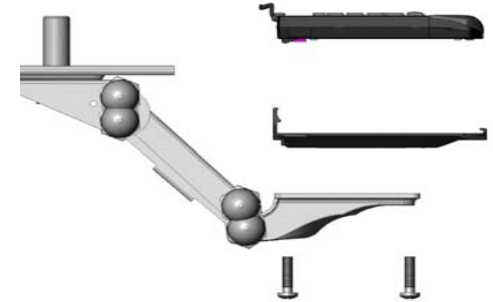

Unique Design: Differentiators

QWERTY and mousepad on same plane.

Result: the most neutral, comfortable vertical positioning in the market

Mousepad is directly beside QWERTY

Result: the most neutral, comfortable, motion-efficient lateral positioning in the market

PATENTED TECHNOLOGY

freeBOARD+Universal adapter eliminates need for tray

Result: thinnest profile, greenest, most stable solution on the market

Retrofit Scenario: *freeBOARD Combo*

- Universal bolt hole configuration – fits *Humanscale 5G, CompX, Workrite* (...and others) keyboard supports
- Remove keyboard tray & mouse deck, then fasten Support Adapter with 4 bolts provided – quick & easy
- Leverage existing keyboard support investment (acquisition & installation costs)
- A solid solution – keyboard is completely secured, snap-in

The freeBOARD Effect Features

Quiet, smooth *low-force* membrane keys

Thin profile keyboard/adaptor combo – only 1.5”

Built-in full size mouse deck; includes a durable, hi-res mousepad surface, *Effective* mousing area is 6¼” x 8½”