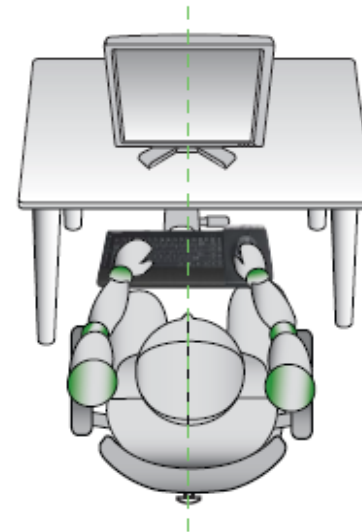

Snap-in Mouse rail – secure mouse and cable management

Built-in self skinning foam palm rest

High-resolution Ergo Contour USB optical mouse

Slide-out *press to release* numeric keypad

NEOCON 2008 Chicago
Office Accessories Category (300+ total entries)

The freeBOARD Effect Improves Ergonomics

Typical Keyboard/Mouse Tray Configuration

- Contorted, mis-aligned positioning
- User overcompensates
- Strain in one location tends to transmit to other areas
- Repetitive Strain Injury (RSI) and discomfort

The freeBOARD Solution

- Neutral, aligned positioning
- Posture completely corrected

The freeBOARD Effect Improves Ergonomics

- Study conducted by Dr. Alan Hedge* shows increase in overall ergonomic posture
- Rapid Upper Limb Assessment (RULA) significantly improved overall alignment/posture by approx. 30%
- Reduced risk of injury – *freeBOARD is a Preventive Measure, not just for correcting after injury occurs !*

Study Available

* Dr. Alan Hedge - Professor of Ergonomics Cornell University

freeBOARD 3-in-1 Bundle: A Standard (but *flexible*) Ergonomic Solution

- Between Monitor Arm and Keyboard Support, combined 16" height flexibility
- One *consistent* solution could accommodate majority of users
- Simplify, streamline ergonomic setup process