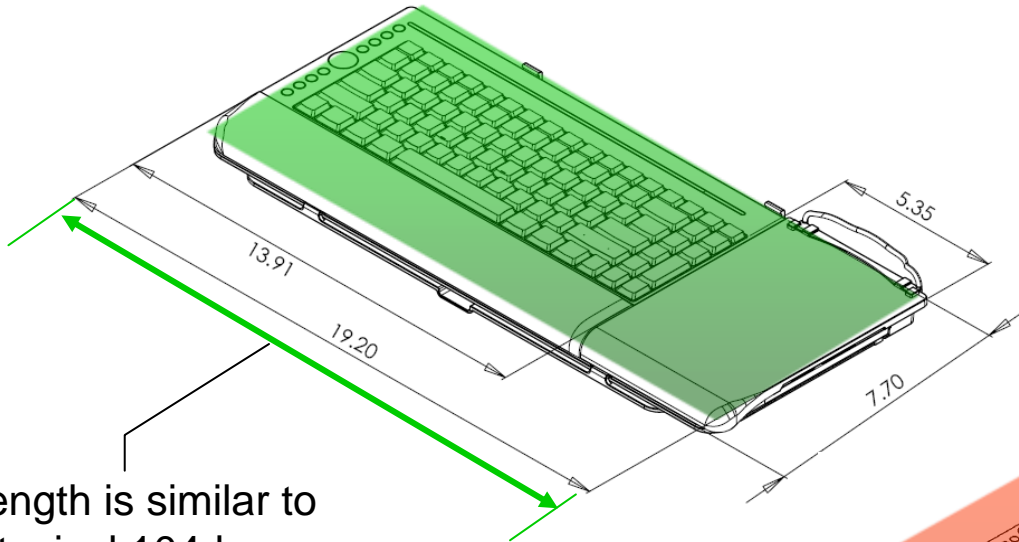

The freeBOARD Effect Saves Space

Length is similar to
a typical 104-key
keyboard