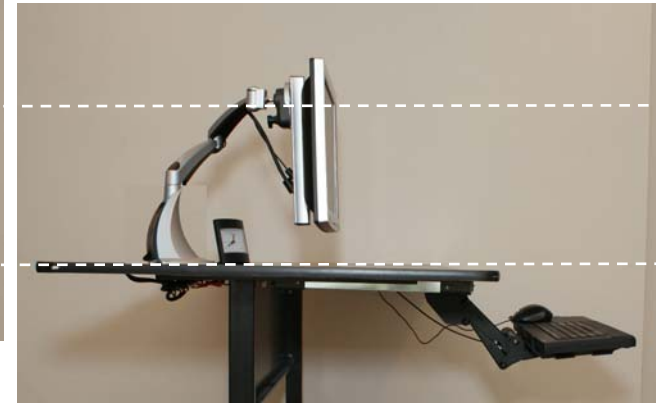

The freeBOARD Effect Improves Ergonomics

Typical Keyboard/Mouse Tray Configuration

- Contorted, mis-aligned positioning
- User overcompensates
- Strain in one location tends to transmit to other areas
- Repetitive Strain Injury (RSI) and discomfort

The freeBOARD Solution

- Neutral, aligned positioning
- Posture completely corrected

The freeBOARD Effect Improves Ergonomics

- Study conducted by Dr. Alan Hedge* shows increase in overall ergonomic posture
- Rapid Upper Limb Assessment (RULA) significantly improved overall alignment/posture by approx. 30%
- Reduced risk of injury – *freeBOARD is a Preventive Measure, not just for correcting after injury occurs !*

Study Available

* Dr. Alan Hedge - Professor of Ergonomics Cornell University

freeBOARD 3-in-1 Bundle: A Standard (but *flexible*) Ergonomic Solution

- Between Monitor Arm and Keyboard Support, combined 16" height flexibility
- One *consistent* solution could accommodate majority of users
- Simplify, streamline ergonomic setup process